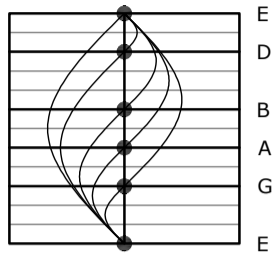

Appendix A

Alternate Tunings

This page is intentionally left blank

Regular E Tuning

E Minor Pentatonic
3 2 2 3 2

Open A Tuning

E -min3
5 4 3

Alternate Tunings

capo	A	D	G	C	E	A
	A#	D#	G#	C#	F	A#
	B	E	A	D	F#	B
	C	F	A#	D#	G	C
	C#	F#	B	E	G#	C#
lower	D	G	C	F	A	D
tuning	D#	G#	C#	F#	A#	D#
E	E	A	D	G	B	E
	F	A#	D#	G#	C	F
	F#	B	E	A	C#	F#
	G	C	F	A#	D	G
capo	G#	C#	F#	B	D#	G#