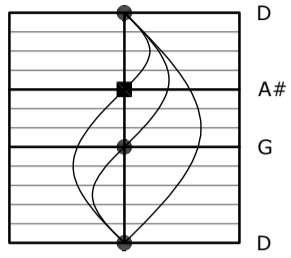

Open G min3 Tuning

D -maj3
5 3 4