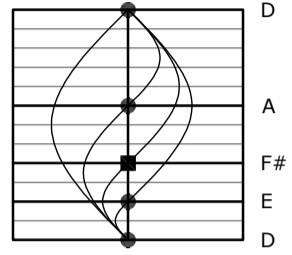

Alternate Tunings

capo	A	E	A	A	E	A	
	A#	F	A#	A#	F	A#	
	B	F#	B	B	F#	B	
	C	G	C	C	G	C	
	C#	G#	C#	C#	G#	C#	
	D	A	D	D	A	D	
	D#	A#	D#	D#	A#	D#	
	E	B	E	E	B	E	
	F	C	F	F	C	F	
	F#	C#	F#	F#	C#	F#	
	G	D	G	G	D	G	
	G#	D#	G#	G#	D#	G#	
	lower tuning						
E							
capo							

Drop D Tuning

D -Minor Pentatonic
2 3 2 2 3

D A D G B E

D maj3 (9) Tuning

D maj 3 (9)
2 2 3 5

D A D F# A E

Alternate Tunings

capo	G	D	G	C	E	A	
	G#	D#	G#	C#	F	A#	
	A	E	A	D	F#	B	
	A#	F	A#	D#	G	C	
	B	F#	B	E	G#	C#	
	C	G	C	F	A	D	
	C#	G#	C#	F#	A#	D#	
	D	A	D	G	B	E	
	D#	A#	D#	G#	C	F	
	E	B	E	A	C#	F#	
	F	C	F	A#	D	G	
	F#	C#	F#	B	D#	G#	
	D, lower tuning	D	A	D	G	B	E
		D#	A#	D#	G#	C	F
capo	E	B	E	A	C#	F#	
	F	C	F	A#	D	G	